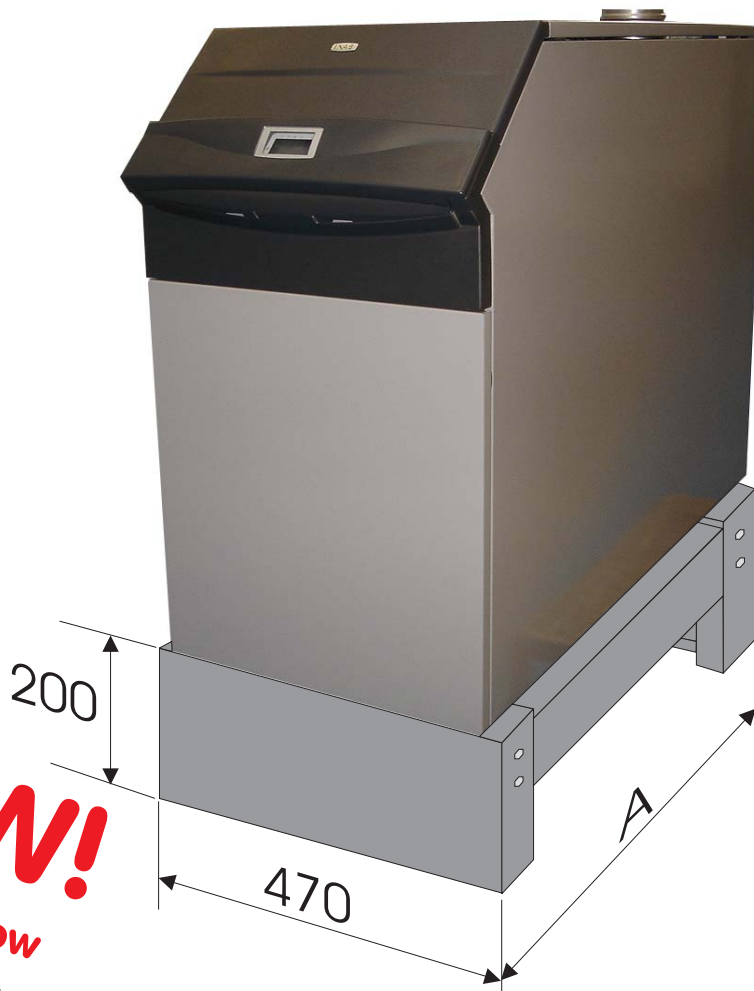

85-150 kW POWER HT PLINTHS

Suitable for single boiler and multiple boiler installations.

www.hydroheat.com.au

NEW!
Available now

Specifications:

Material: 1.2mm Gal

Finish: powder coated dark grey

Suitable for outdoor installations

Suitable for single and multiple boiler installations

Multiple boiler installations, plinths simply bolt together

Kit includes:

2 x Frame front and rear pieces

2 x Side channels

8 x M8 bolts

8 x nuts

8 x flat washers