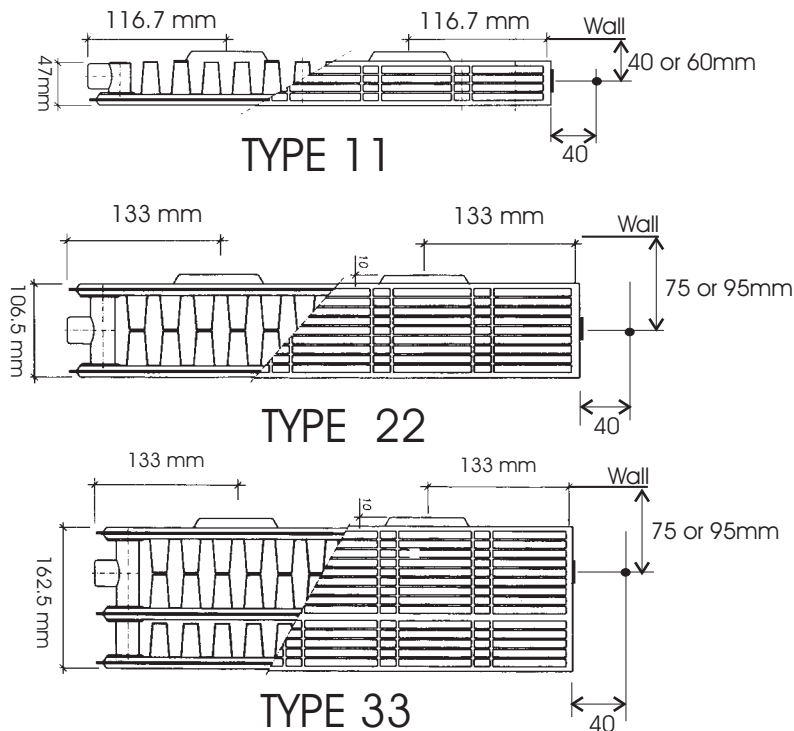

ZENITHERM-Installation dimensions

Pipes through wall

Pipes through floor

Radiators 400mm-1400mm 2off mounting straps
 1600mm-2600mm = 3off straps, 1 each end, 1 off in centre
 3000mm = 4off straps, 1 each end, 2off 1060mm from each end