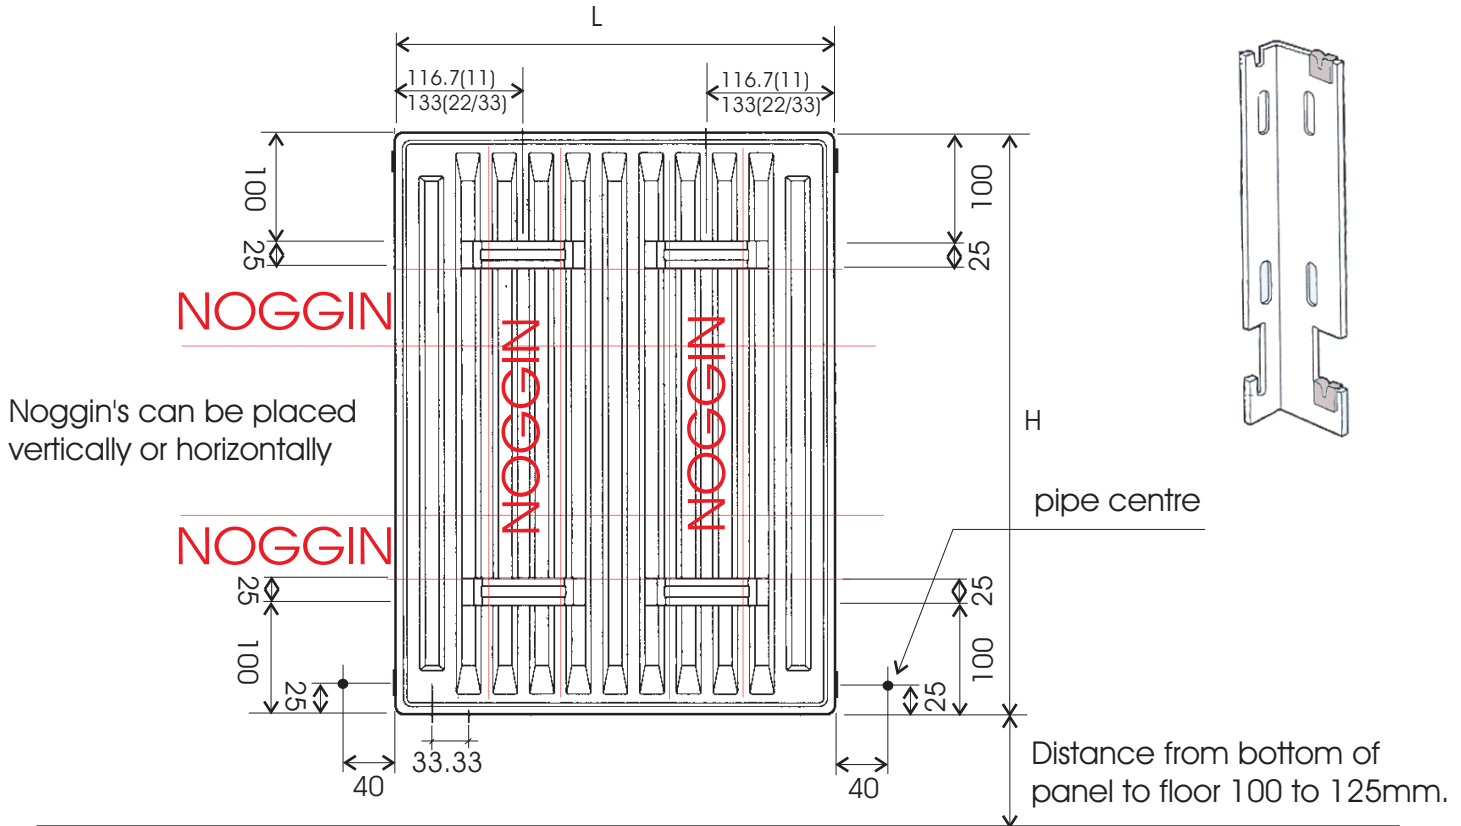

ZENITHERM-Installation dimensions

Pipes through wall

Pipes through floor

Radiators 400mm-1400mm 2off mounting straps
 1600mm-2600mm = 3off straps, 1 each end, 1 off in centre
 3000mm = 4off straps, 1 each end, 2off 1060mm from each end