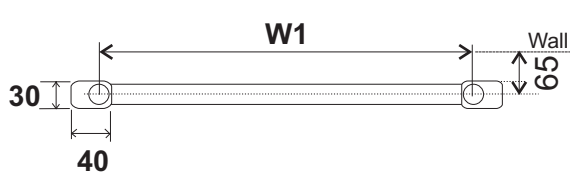

ZETA CHROME TOWEL RAIL INSTALLATION DRAWING

WIDTH (W) mm	TAPPING CENTERS mm (W1)
450	400
500	450
550	500
600	550
750	700
1000	950

VALVE CONNECTIONS WITH
ELECTRIC ELEMENT

VALVE CONNECTIONS

Hydroheat Supplies Pty. Ltd.
Ph 03 9588 1299
www.hydroheat.com.au