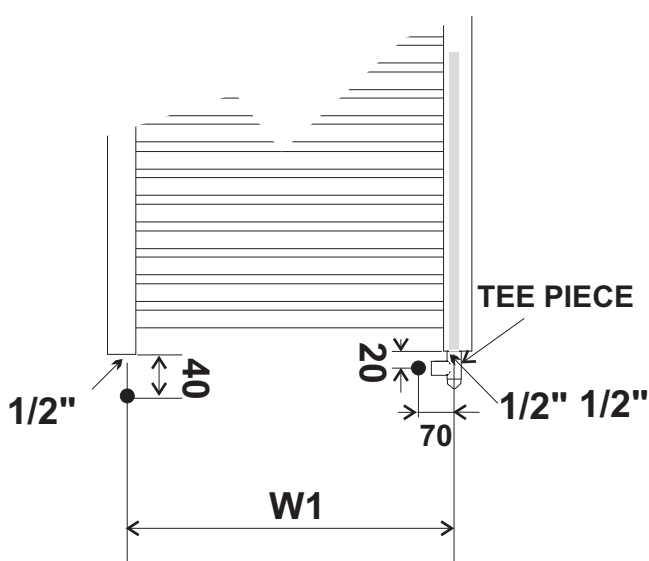

ZETA CHROME TOWEL RAIL INSTALLATION DRAWING

WIDTH (W) mm	TAPPING CENTERS mm (W1)
450	400
500	450
550	500
600	550
750	700
1000	950

VALVE CONNECTIONS WITH
ELECTRIC ELEMENT

VALVE CONNECTIONS

Hydroheat Supplies Pty. Ltd.
Ph 03 9588 1299
www.hydroheat.com.au