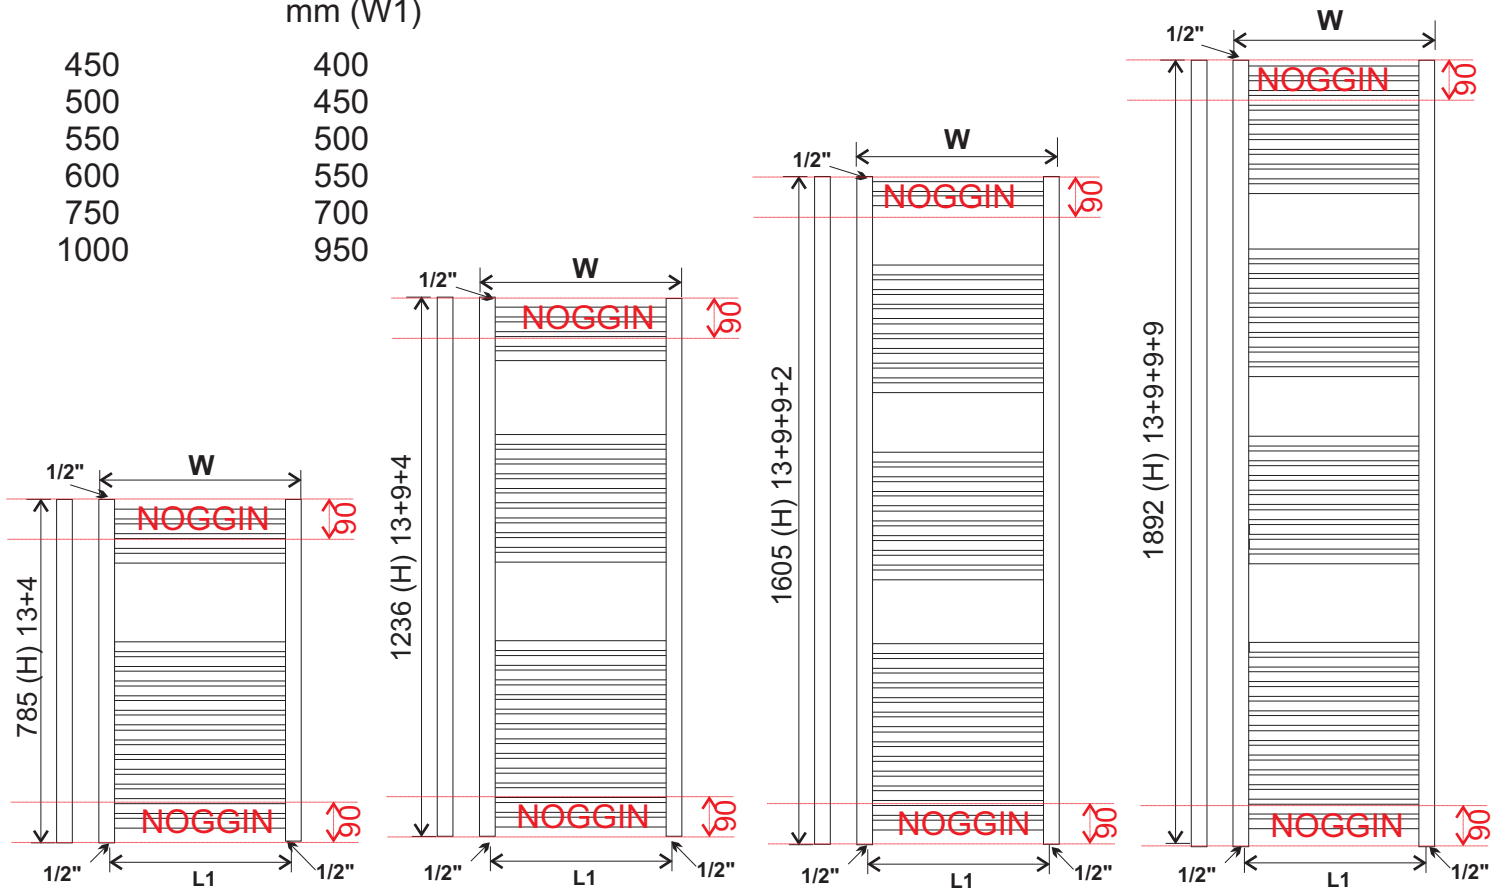

ZETA CHROME TOWEL RAIL INSTALLATION DRAWING

WIDTH (W) mm	TAPPING CENTERS mm (W1)
450	400
500	450
550	500
600	550
750	700
1000	950

VALVE CONNECTIONS WITH
ELECTRIC ELEMENT

VALVE CONNECTIONS

Hydroheat Supplies Pty. Ltd.
Ph 03 9588 1299
www.hydroheat.com.au