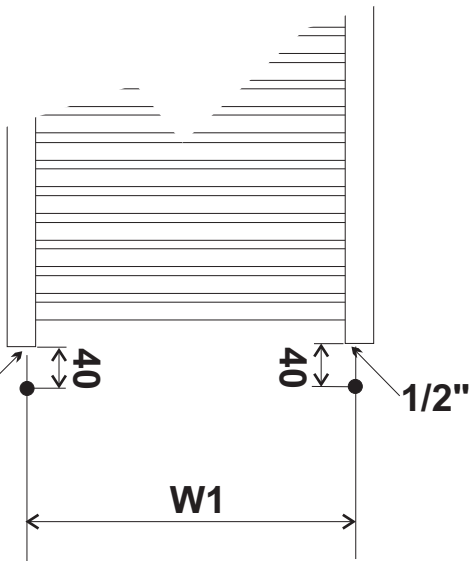

ZETA CHROME TOWEL RAIL INSTALLATION DRAWING

WIDTH (W) mm	TAPPING CENTERS mm (W1)
450	400
500	450
550	500
600	550
750	700
1000	950

VALVE CONNECTIONS WITH
ELECTRIC ELEMENT

VALVE CONNECTIONS

Hydroheat Supplies Pty. Ltd.
Ph 03 9588 1299
www.hydroheat.com.au