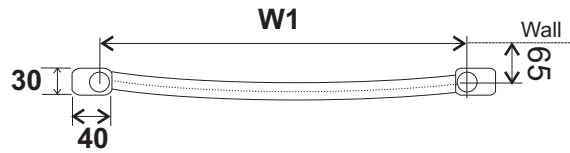

ZETA CHROME TOWEL RAIL INSTALLATION DRAWING

WIDTH (W) mm	TAPPING CENTERS mm (W1)
450	400
500	450
550	500
600	550
750	700
1000	950

VALVE CONNECTIONS WITH
ELECTRIC ELEMENT

VALVE CONNECTIONS

Hydroheat Supplies Pty. Ltd.
Ph 03 9588 1299
www.hydroheat.com.au