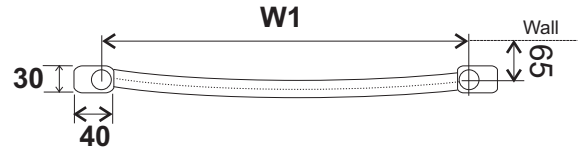

ZETA TOWEL RAIL INSTALLATION DRAWING

WIDTH (W)
mm

TAPPING
CENTERS
mm (W1)

450	400
500	450
550	500
600	550
750	700
1000	950

VALVE CONNECTIONS WITH
ELECTRIC ELEMENT

VALVE CONNECTIONS

Hydroheat Supplies Pty. Ltd.
Ph 03 9588 1299
www.hydroheat.com.au