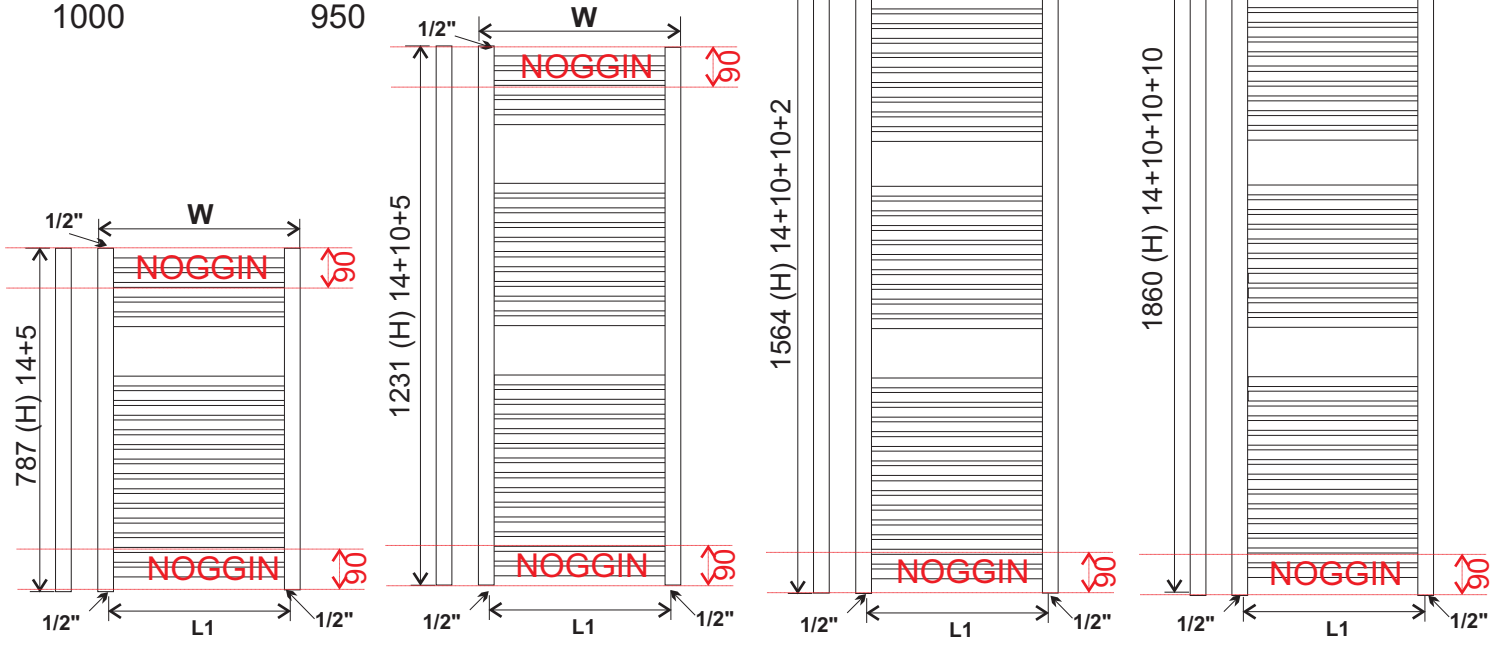

ZETA TOWEL RAIL INSTALLATION DRAWING

WIDTH (W)
mm

TAPPING
CENTERS
mm (W1)

450	400
500	450
550	500
600	550
750	700
1000	950

VALVE CONNECTIONS WITH
ELECTRIC ELEMENT

VALVE CONNECTIONS

Hydroheat Supplies Pty. Ltd.
Ph 03 9588 1299
www.hydroheat.com.au