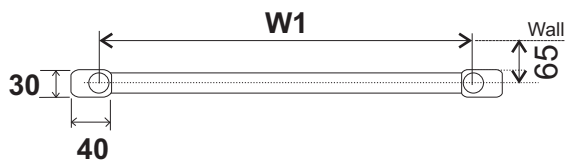

ZETA TOWEL RAIL INSTALLATION DRAWING

WIDTH (W)
mm

TAPPING
CENTERS
mm (W1)

450	400
500	450
550	500
600	550
750	700
1000	950

VALVE CONNECTIONS WITH
ELECTRIC ELEMENT

VALVE CONNECTIONS

Hydroheat Supplies Pty. Ltd.
Ph 03 9588 1299
www.hydroheat.com.au