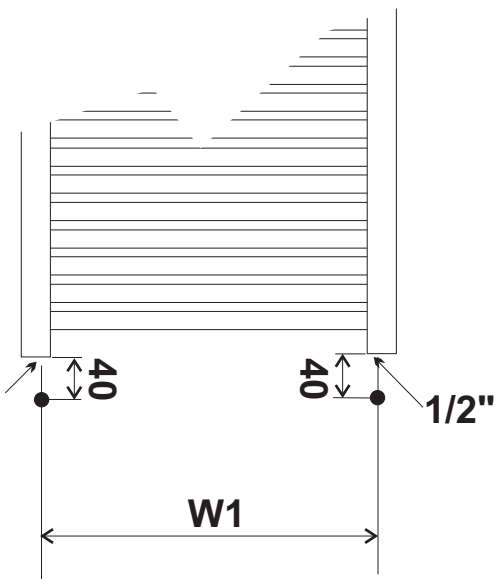

ZETA TOWEL RAIL INSTALLATION DRAWING

WIDTH (W)
mm

TAPPING
CENTERS
mm (W1)

450	400
500	450
550	500
600	550
750	700
1000	950

VALVE CONNECTIONS WITH
ELECTRIC ELEMENT

VALVE CONNECTIONS

Hydroheat Supplies Pty. Ltd.
Ph 03 9588 1299
www.hydroheat.com.au