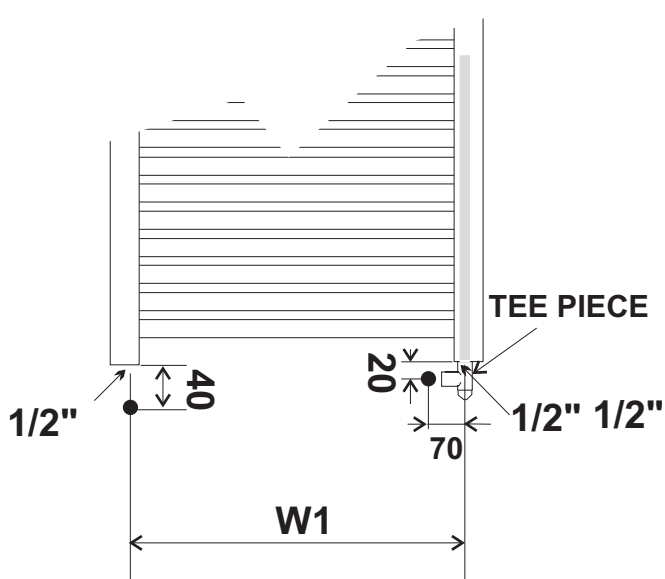

ZETA TOWEL RAIL INSTALLATION DRAWING

WIDTH (W)
mm

TAPPING
CENTERS
mm (W1)

450	400
500	450
550	500
600	550
750	700
1000	950

VALVE CONNECTIONS WITH
ELECTRIC ELEMENT

VALVE CONNECTIONS

Hydroheat Supplies Pty. Ltd.
Ph 03 9588 1299
www.hydroheat.com.au