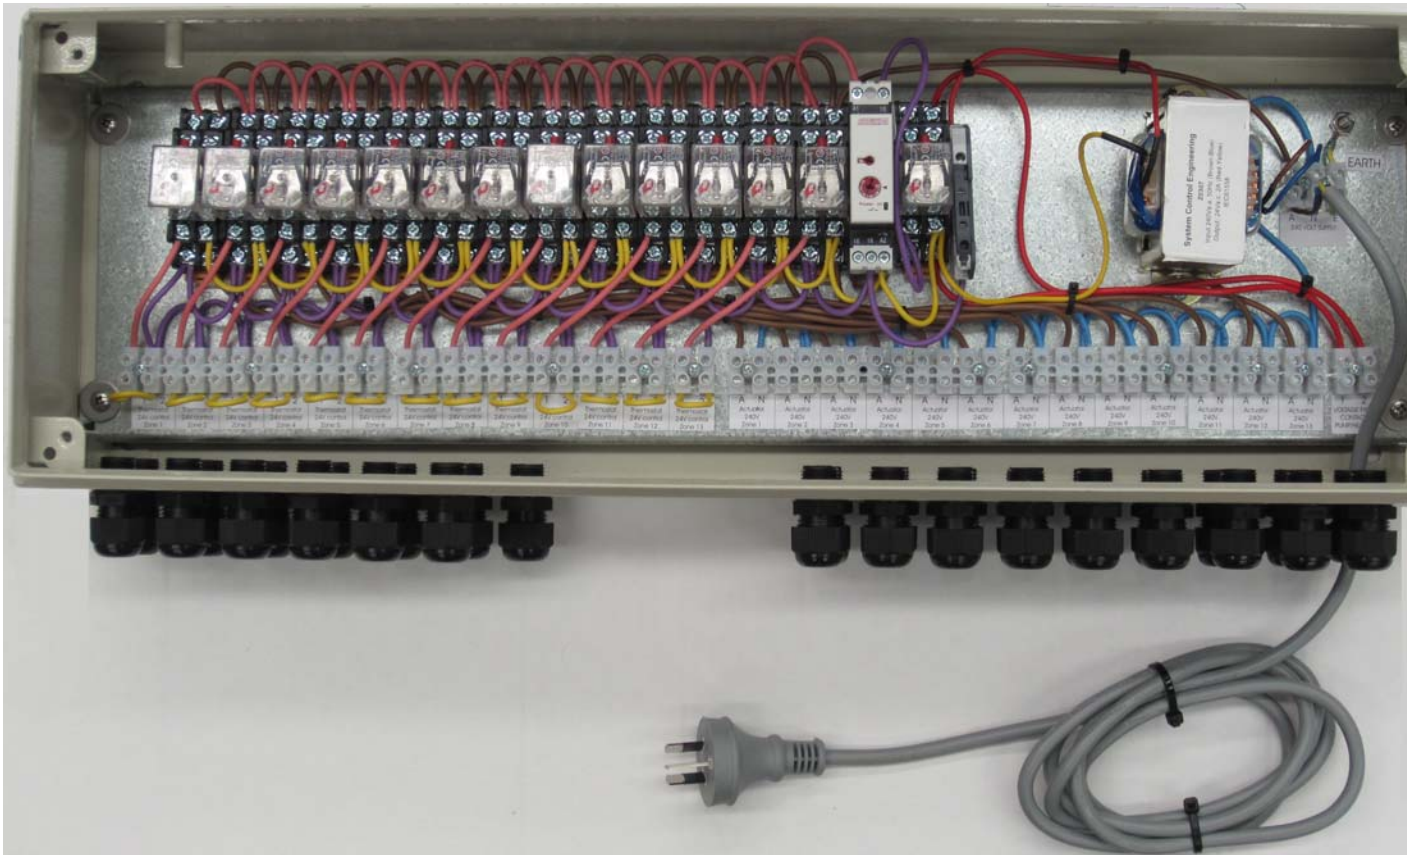

13 Zone Floor Coil Relay Control Box

13 Zone relay control box
24 Volt thermostat control
240 Volt actuator control
Delay on timer to
Voltage free Pump/heat control relay